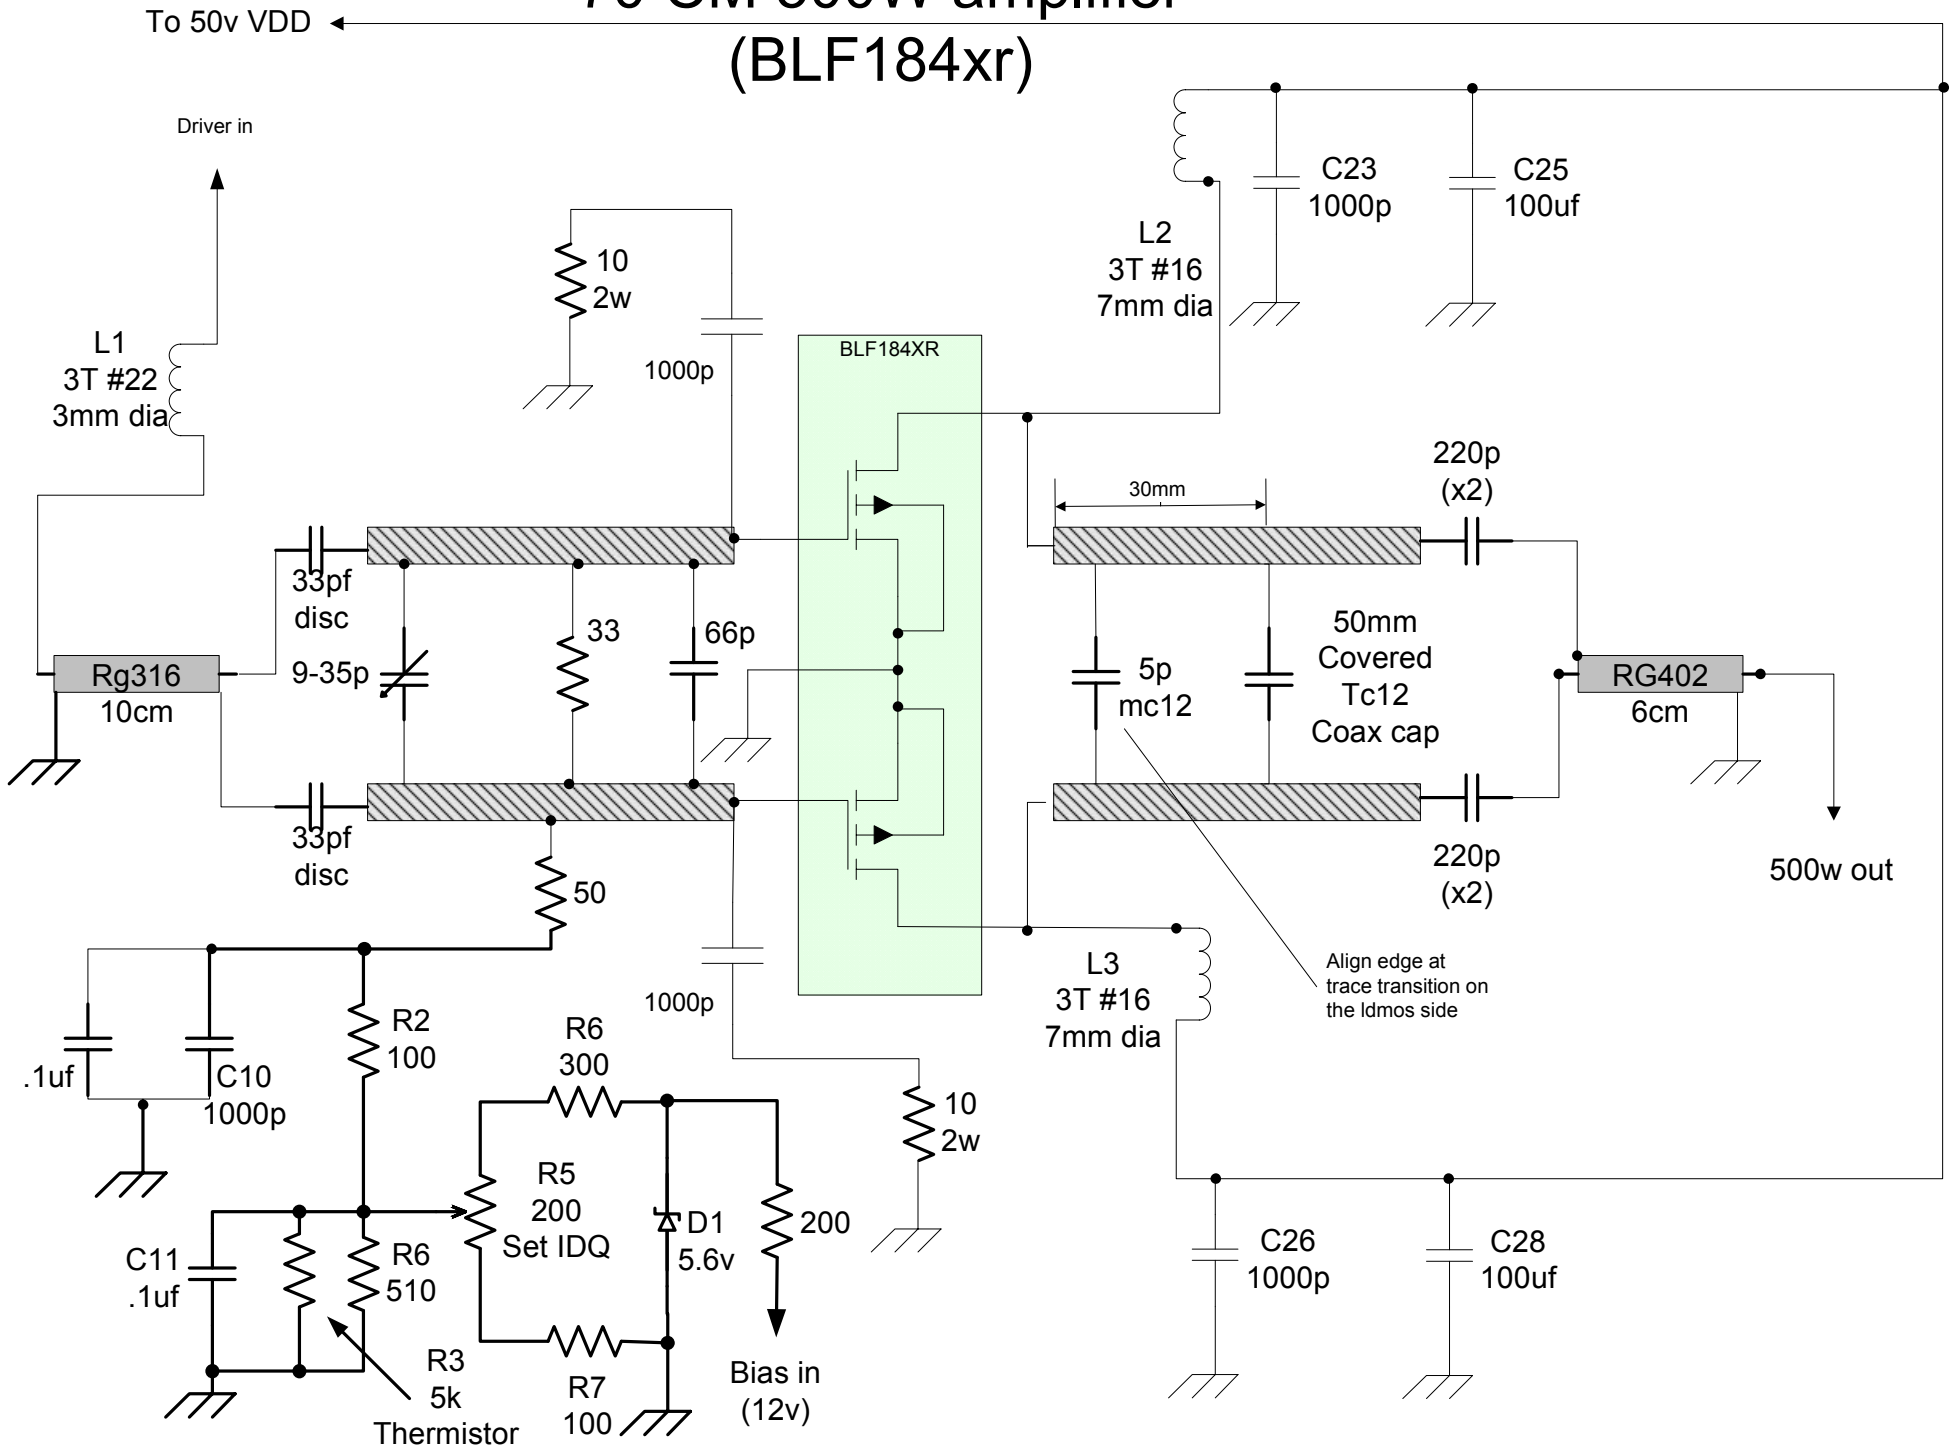

70 CM 500W amplifier (BLF184xr)

Main Power connector