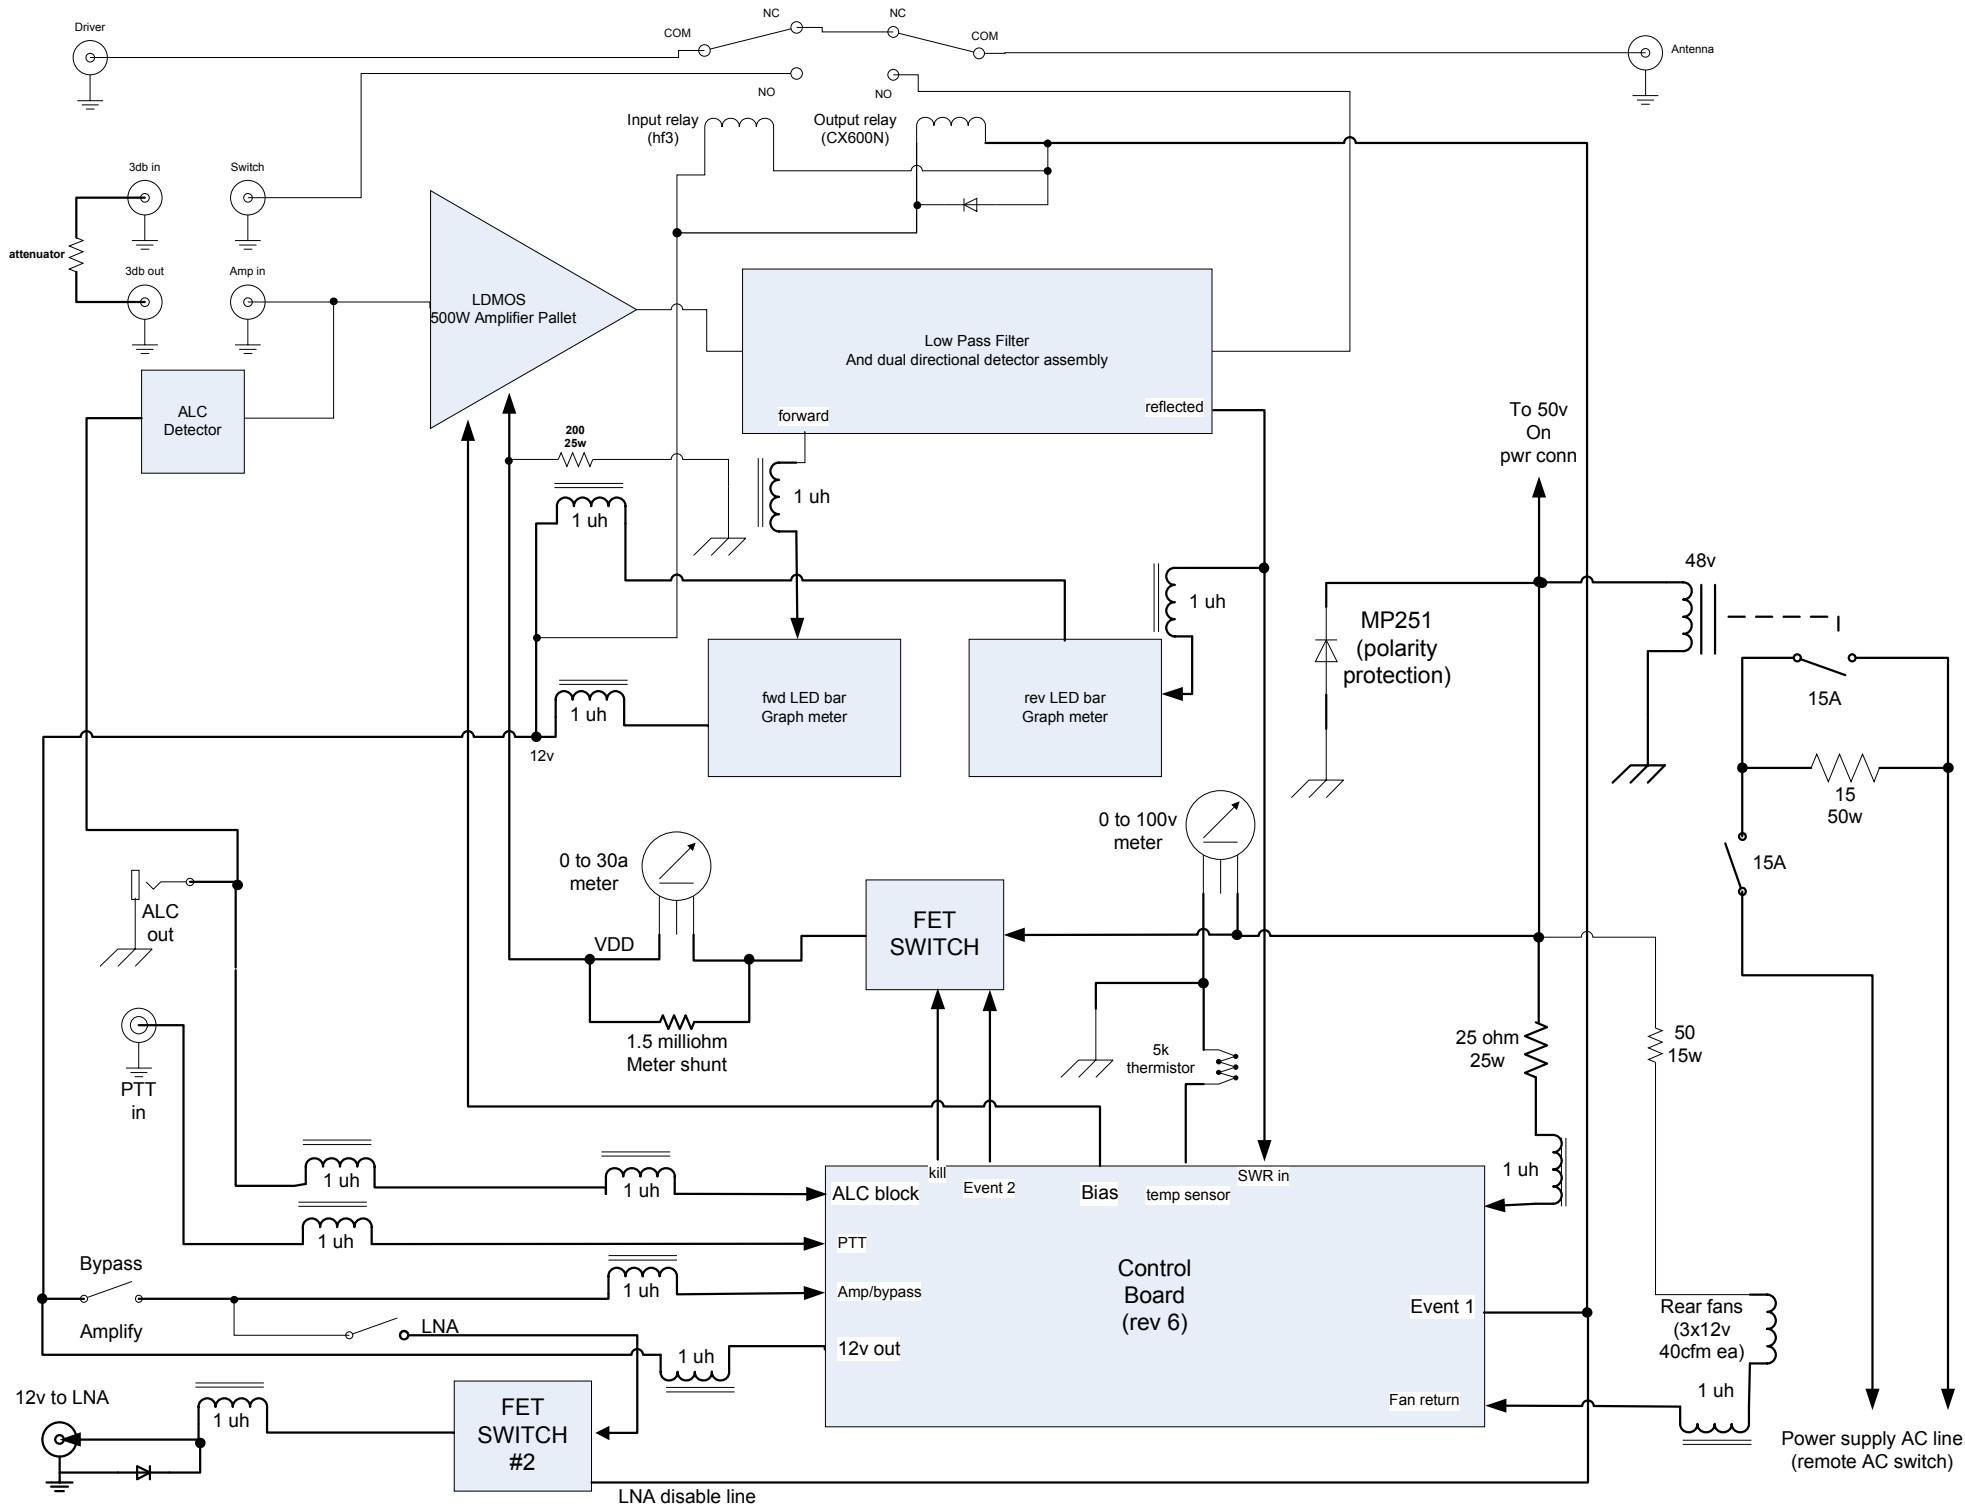

70 CM 500W amplifier (BLF184xr)

Main Power connector