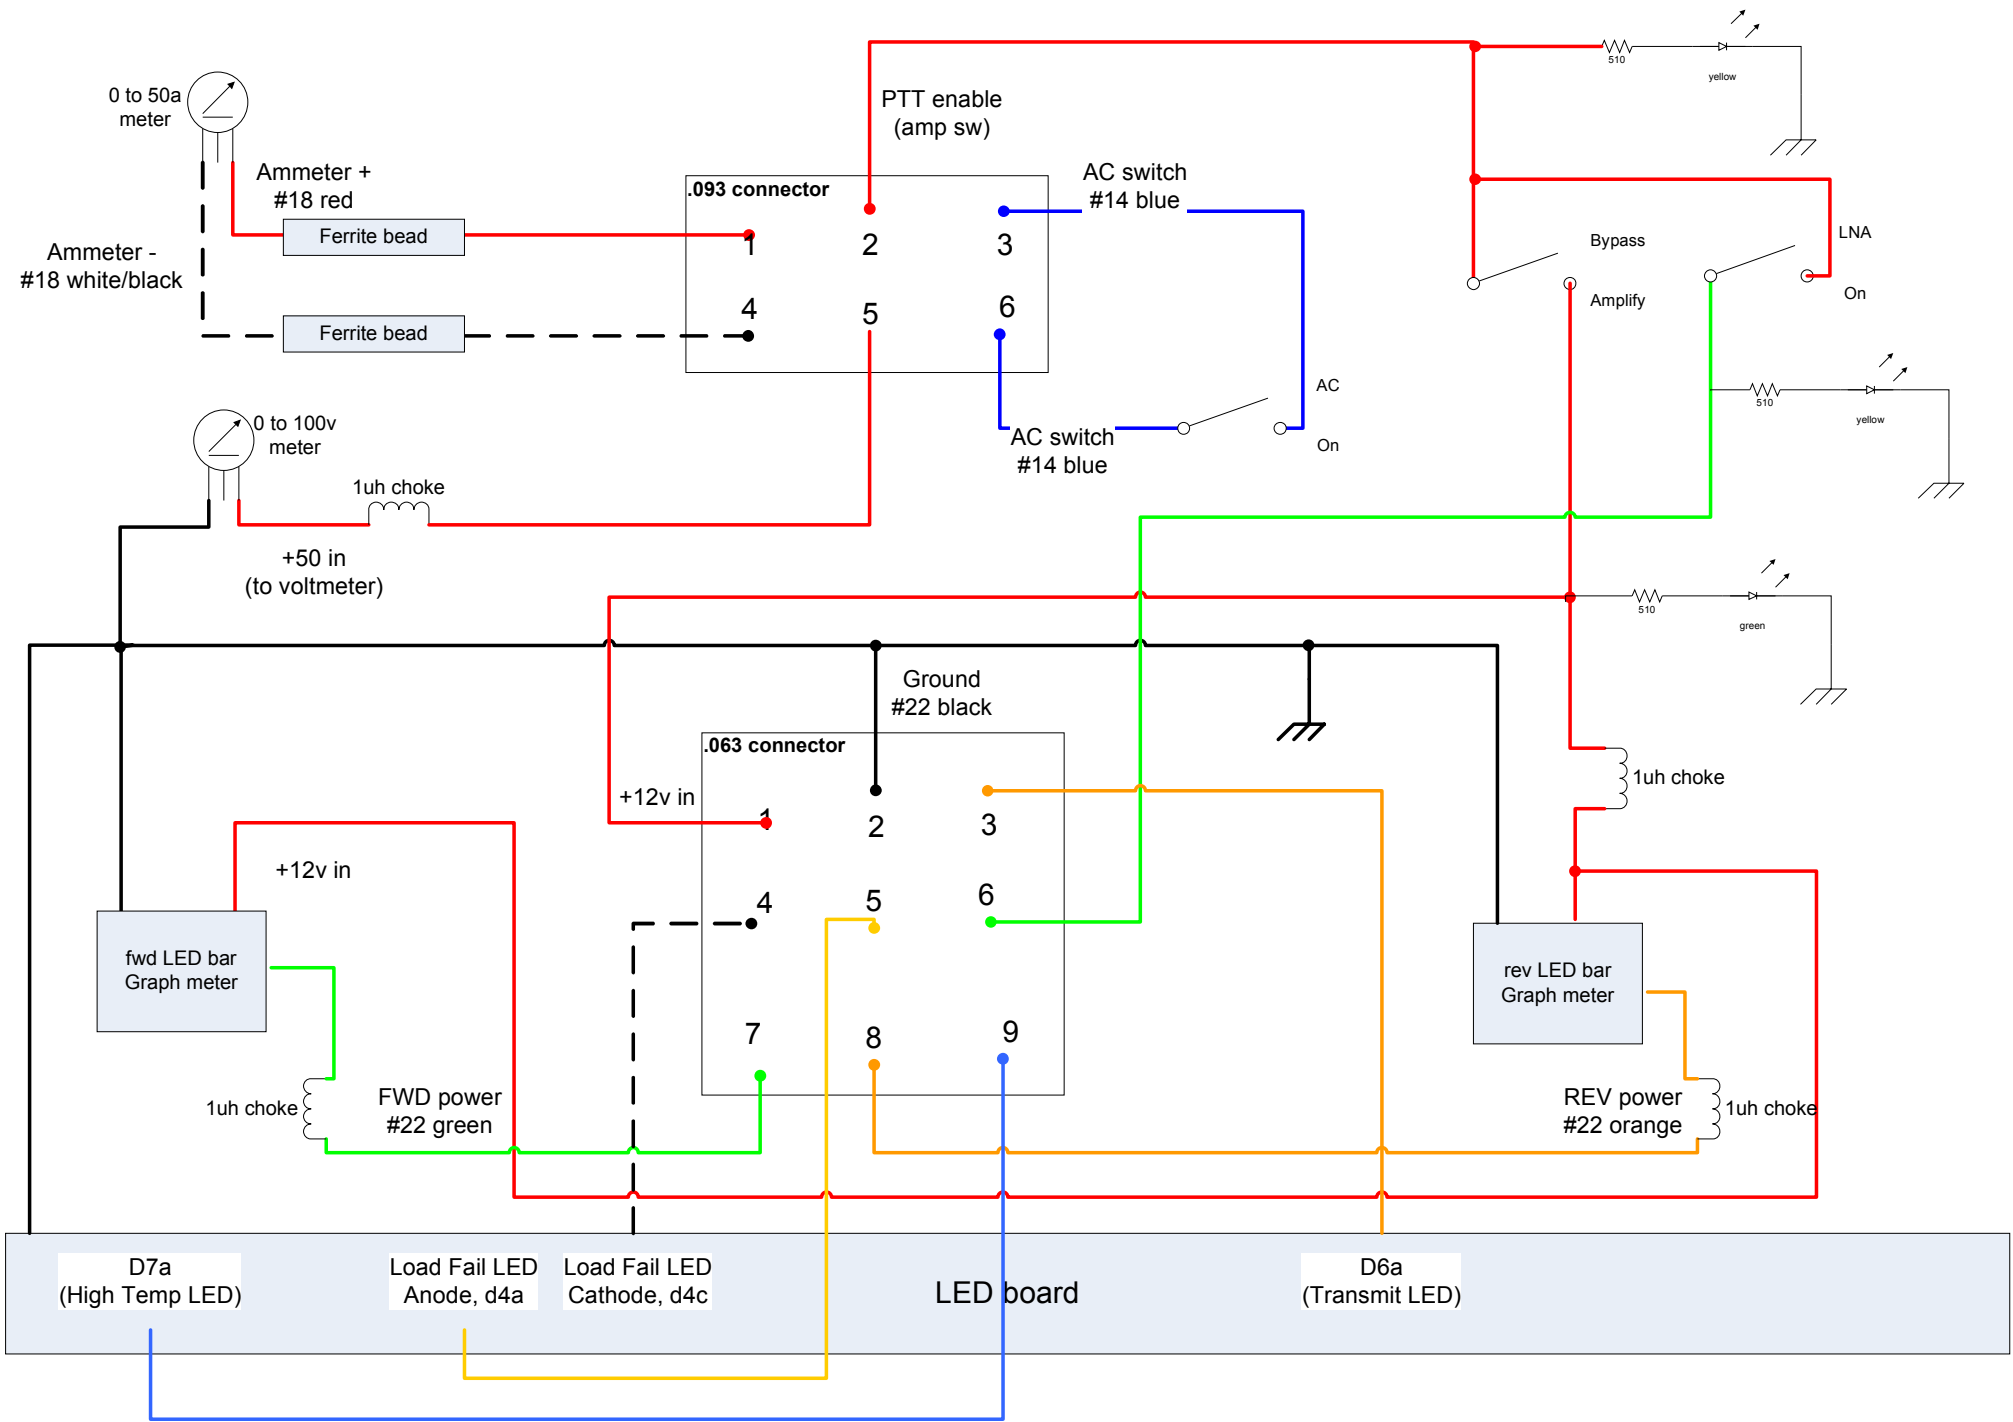

70 CM 500W amplifier (BLF184xr)

Main Power connector