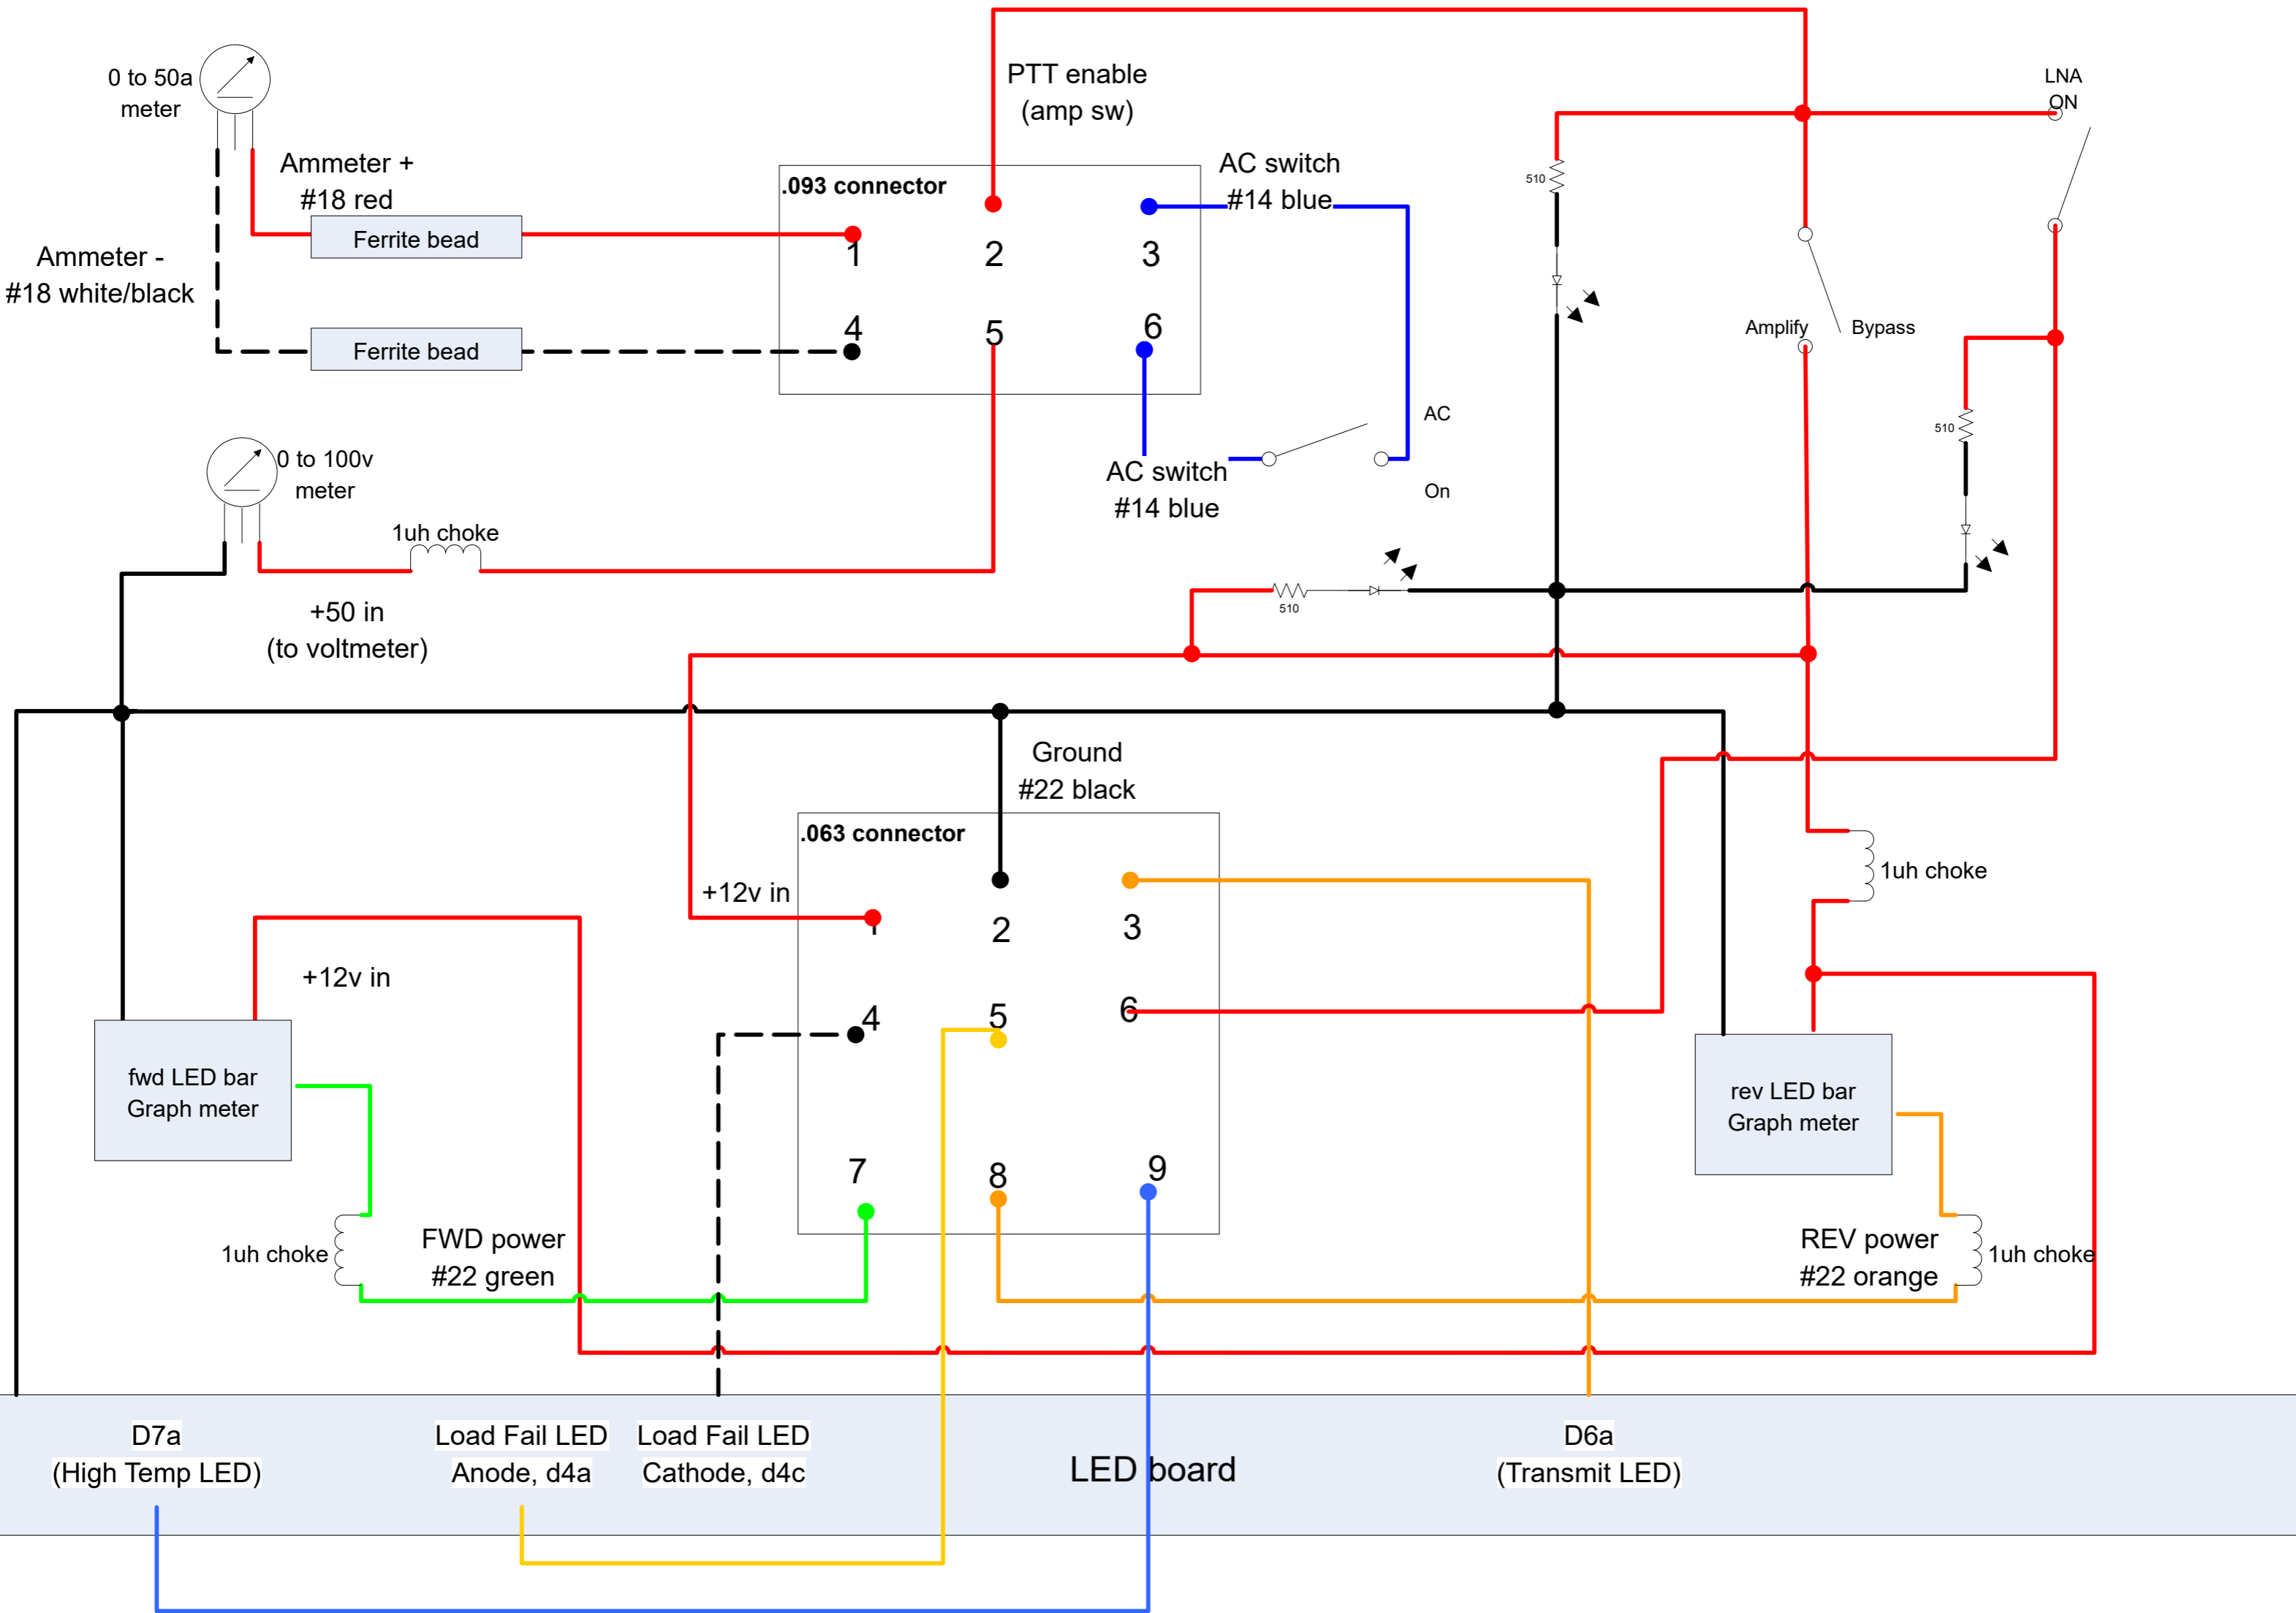

# 600w 23cm LDMOS amplifier

Main Power  
connector