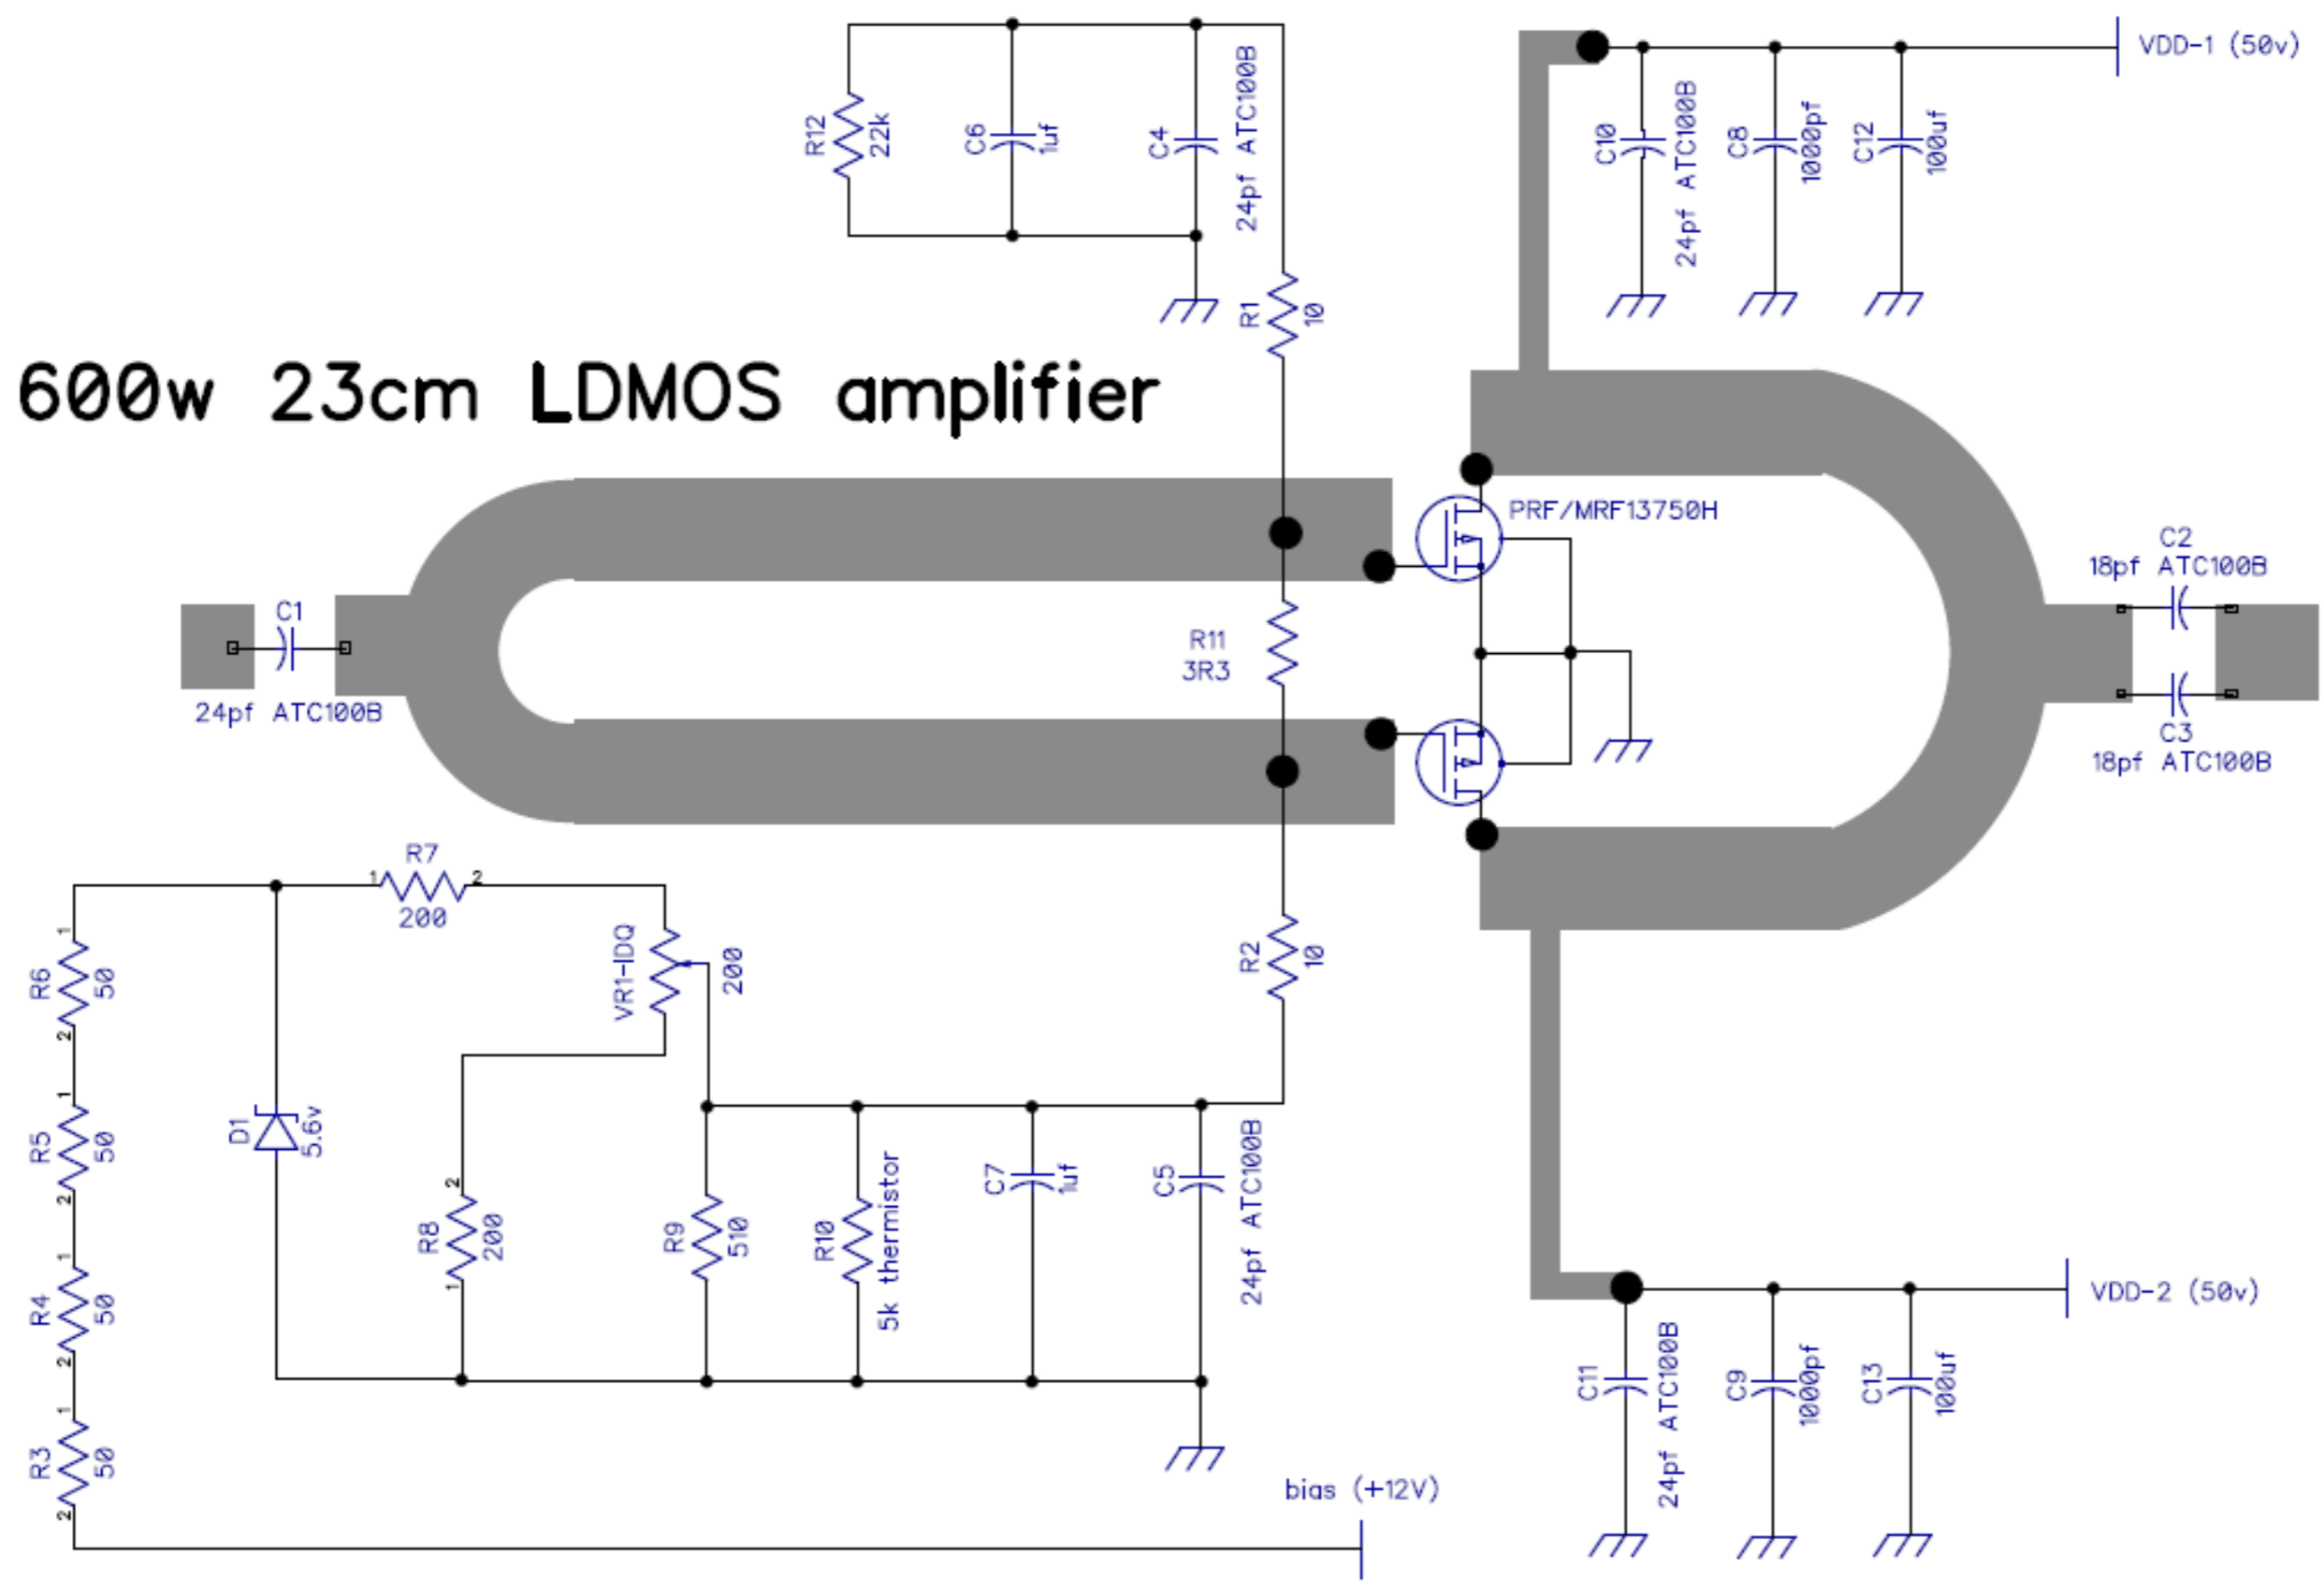

# 600w 23cm LDMOS amplifier

Main Power  
connector